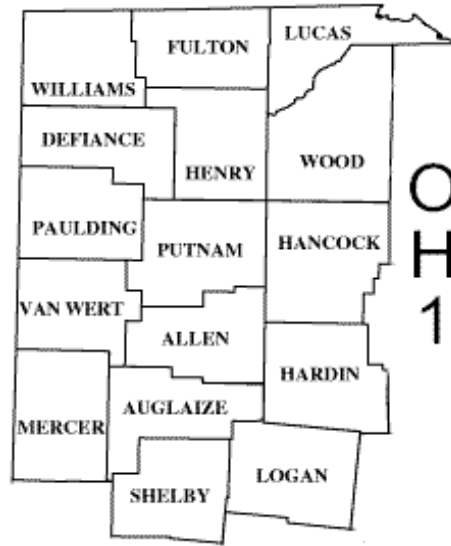

**Lions Clubs in OH1 Charter Dates, Closed Dates, and Sponsors.
1920–Present
Compiled by PDG Bill Keller**

CLUB	CHARTER DATE	CLOSED	CLUB SPONSOR
Ada	June 2, 1954		Dunkirk & Alger
Alger	January 18, 1950	5/27/1964	Waynesfield
Anthony Wayne	January 5, 2009	4/29/2014	Napoleon
Antwerp (1)	February 7, 1934	2/28/1935	
Antwerp (2)	March 6, 1957	4/30/1959	
Arcadia	December 20, 1948		Findlay-Vanlue
Archbold	August 28, 1958		West Unity
Arlington	July 6, 1942		Findlay
Beaverdam	July 26, 1945	7/15/1970	Bluffton
Bellefontaine	March 26, 1947		Springfield, West Liberty & Findlay
Bloomdale	January 5, 1949	4/29/1960	Wayne
Bluffton	January 16, 1934		Lima Host
Bowling Green Evening	November 8, 1953	5/1/2016	Toledo Host & Perrysburg
Bowling Green Sunrise	February 29, 1980	12/1/2010	Maumee
Bradner (1)	March 14, 1950	5/28/1963	
Bradner (2)	September 13, 1988	1/10/1994	
Bryan (1)	October 28, 1940	9/0/1945	
Bryan (2)	January 5, 1949		Montpelier & West Unity
Cairo	May 6, 1947	1/10/1983	Columbus Grove
Celina	March 14, 1929		LCI Rep
Coldwater	January 29, 1934		Celina
Columbus Grove	August 14, 1945		Bluffton
Continental	June 8, 1981		Kalida
Convoy	October 13, 1947		Van Wert
Cridersville	November 6, 1950		Lima
Cygnat	January 16, 1952	5/31/1972	Findlay
Defiance (1)	November 12, 1930	2/28/1935	Lima Host
Defiance (2)	December 4, 1940		Lima Host
Delphos	September 25, 1956	12/1/2010	Lima Host
Delta	April 14, 1972	10/1/2007	
Delta-Liberty	September 7, 2016		Wauseon
Deshler	December 17, 1956		North Baltimore